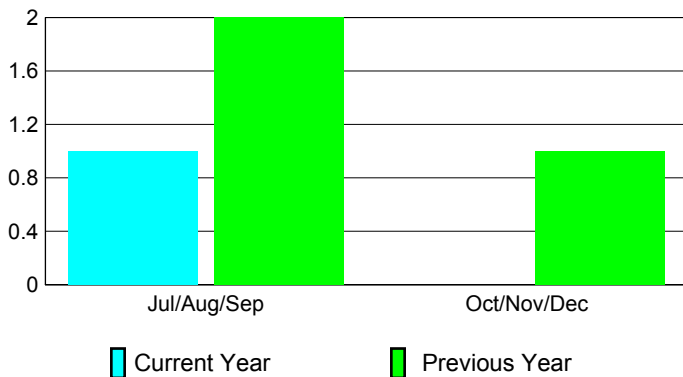

Comparison of Club Gain/Loss

Current Year Compared to the Previous Year