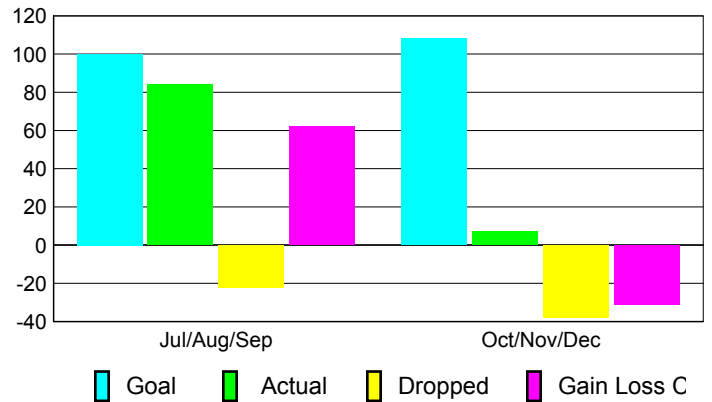

### YTD Status Quo Clubs 2010-2011

Status Quo Clubs Compared to Status Quo Members

## MEMBERSHIP

Membership Results  
2010-2011

Membership  
2009-2010

Month	Net Memb Goal	Actual New Memb	Actual Dropped Memb	Gain/Loss of Memb	Gain/Loss of Memb
Jul/Aug/Sep	100	84	-22	62	46
Oct/Nov/Dec	108	7	-38	-31	55
<b>Totals</b>	<b>208</b>	<b>91</b>	<b>-60</b>	<b>31</b>	<b>101</b>

### Membership Results 2010-2011

Goal, New, Dropped, Gain/Loss

### Comparison of Membership Gain/Loss

Current Year Compared to the Previous Year