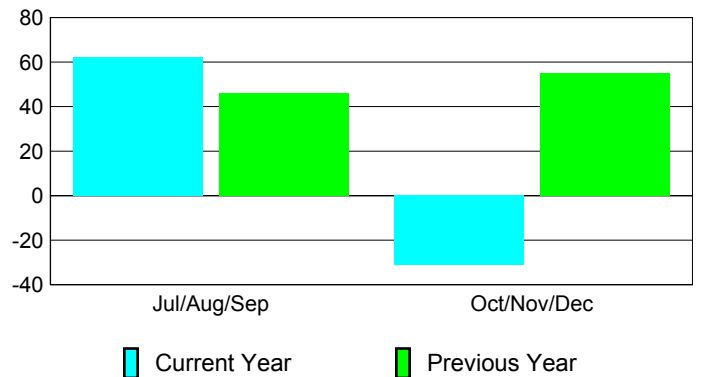

Comparison of Membership Gain/Loss

Current Year Compared to the Previous Year