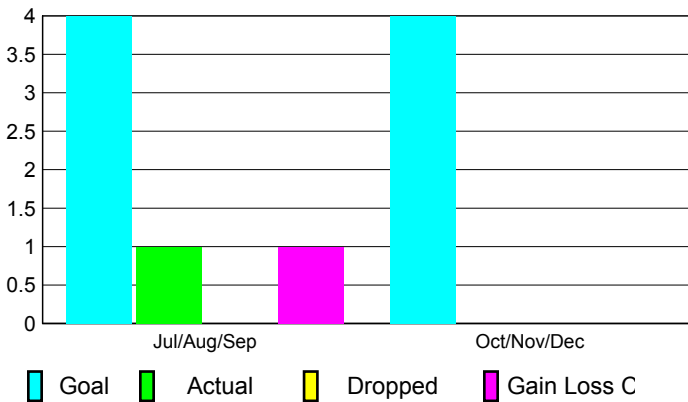

## CLUBS

Club Results  
2010-2011

Clubs  
2009-2010

Month	New Club Goal	Actual New Clubs	Actual Dropped Clubs	Gain/Loss of Clubs	Gain/Loss of Clubs
Jul/Aug/Sep	4	1	0	1	2
Oct/Nov/Dec	4	0	0	0	1
<b>Totals</b>	<b>8</b>	<b>1</b>	<b>0</b>	<b>1</b>	<b>3</b>

### Club Results 2010-2011

Goal, New, Dropped, Gain/Loss

### Comparison of Club Gain/Loss

Current Year Compared to the Previous Year